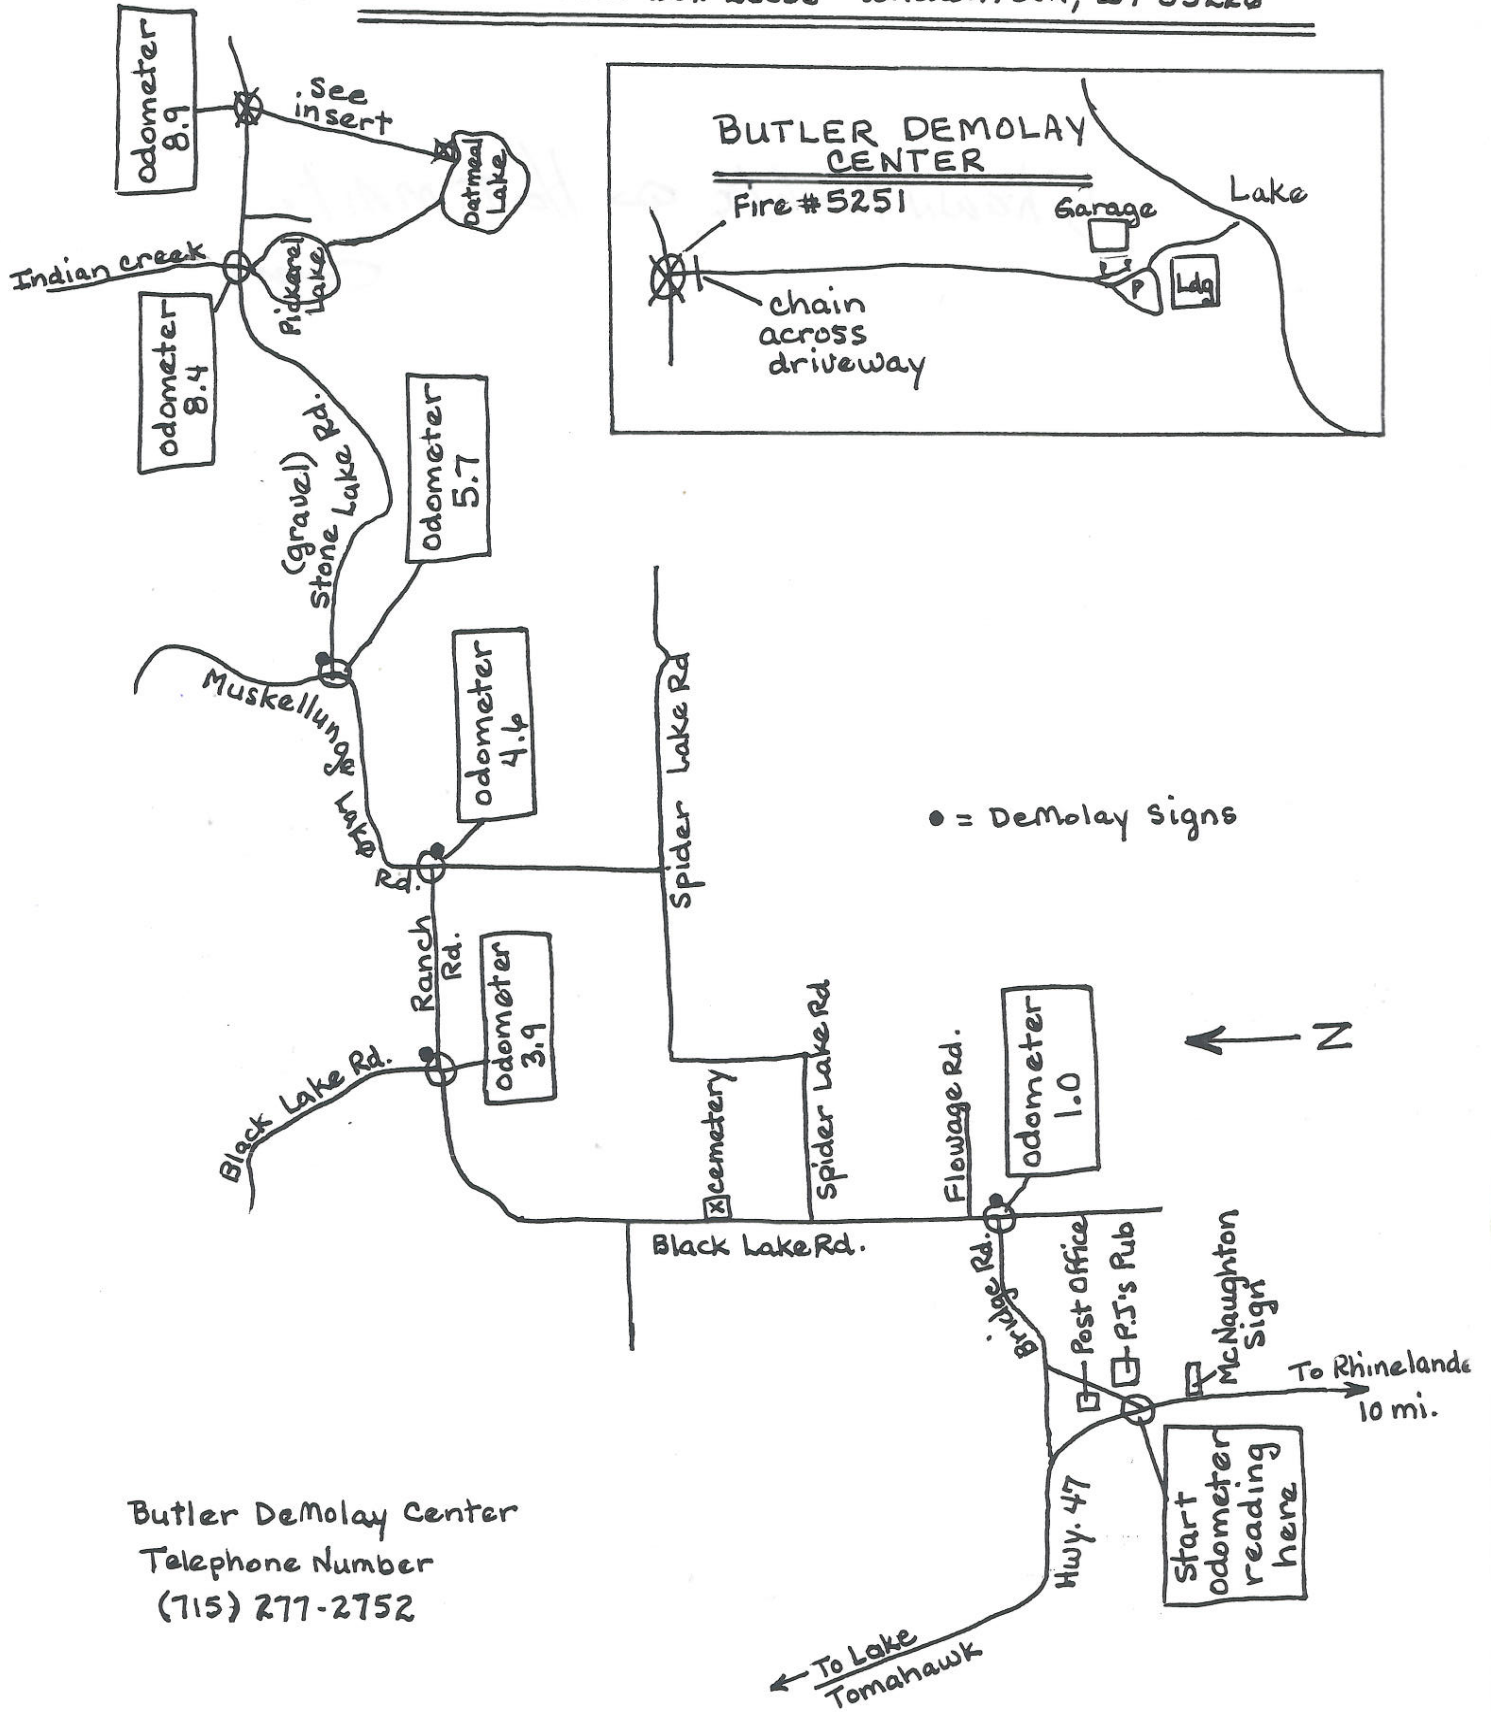

WISCONSIN DEMOLAY FOUNDATION

POST OFFICE BOX 26036 WAUWATOSA, WI 53226

Butler Demolay Center
 Telephone Number
 (715) 277-2752